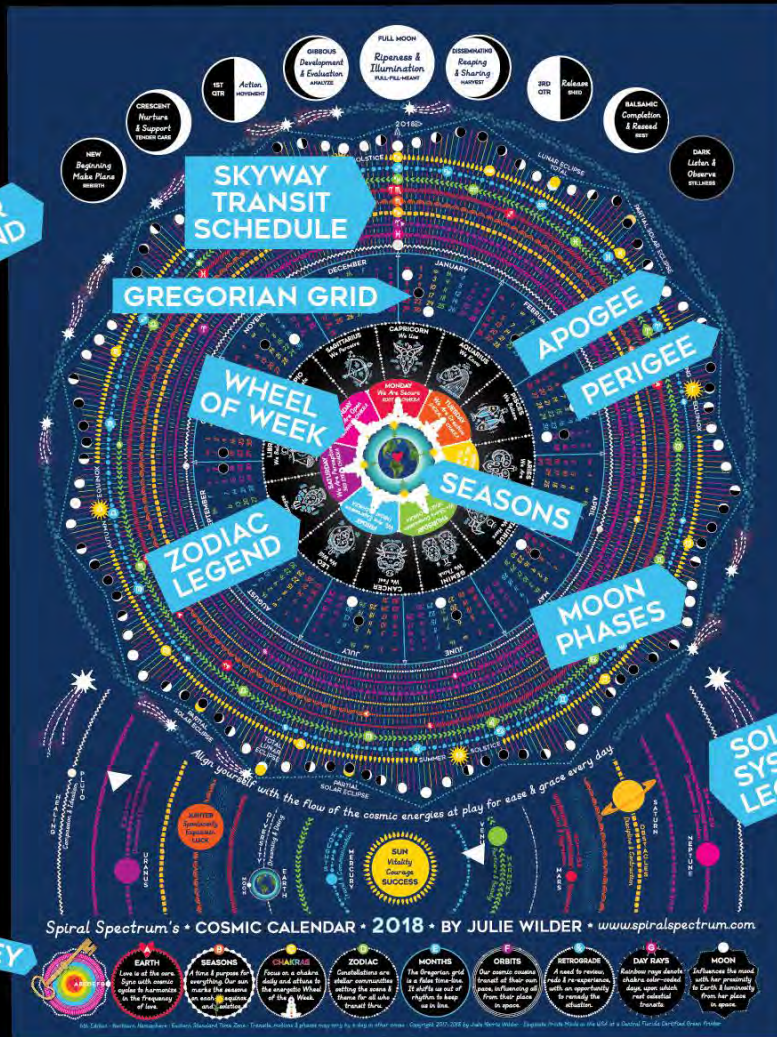

COSMIC CALENDAR

ANNUAL VISUAL EPHEMERIS

It looks complicated, but it's just a circle graph. Let's break it down.

The Spiral Spectrum™ Synchronic System is a bridge from the Gregorian Grid, a social-political calendar, to the multi-dimensional natural cycles in our solar system. Colorful nested rings represent the Sun and Planets, while 365 Earth days are arranged as radiant rays to make up a circular grid where we plot heavenly happenings. Moon phases, meteor showers, eclipses and seasons can all be seen on this year-at-a-glance visual ephemeris as well as transits of the sun & planets and retrograde periods.

The combined result is a "skyway" transit schedule & solar system map so one can schedule their activities for the entire year.

APOGEE
Max. Closeness

PERIGEE
Max. Distance

KEY