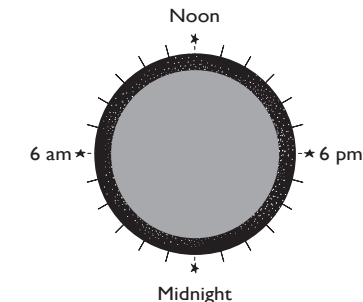

This chart is focused fully on the moon. It tells you the date and time that the moon transits into a new sign, which happens approximately every 2.5 days. The date and time information lets you know where to place the matching zodiac sticker (enclosed) on the Moon Dial for each month. It will also let you know the exact times of the solar & lunar eclipses as well as the new, full and quarter moons. For advanced moon geeks, we've also included the start time (*light grey italic text above the zodiac symbol*) for when the moon goes "void."

HOW TO READ THIS: If you look at the box for January 2nd, you'll see the symbol for Pisces. The time below is the exact moment that the moon moves (or "transits") into Pisces. The time above refers to the moment the moon goes "void" - which lasts until the moon transits into the next sign. So, on January 2nd, the moon goes void at 2:59am EST & the void ends at 4:56am EST, exactly when the moon moves into Pisces. Sometimes the void begins the day prior - that is not a mistake, it is just a longer void period. Please refer to the **Overview of the Cosmic Clock** at the back of the calendar for an example of how to place stickers.

VOID OF COURSE
A window of time lasting minutes or days when the moon has "run out of steam." Until entering the next sign, things may be foggy and motivation is low. Not an optimal time for important decisions or new beginnings. Relax and be low key.

DAY DIAL

Each day has a hidden 24 hour dial for you to use however you like. Perhaps you want to shade around the dial when the moon is void or show sunrise and sunset.

	1	2	3	4	5	6	7	8	9	10	11	12	13	14	15	16	17	18	19	20	21	22	23	24	25	26	27	28	29	30	31		
JANUARY		2:59am 4:56am ♋		11:15am 11:20am ♌		1:41pm 3:18pm ♍	9:23pm 5:06pm ♎			4:39pm 5:48pm ♏		6:34am 7:08pm ♐		10:17am 10:52pm ♑			1:10am 6:16am ♒		3:55am 5:09pm ♓		8:24pm 5:45am ♈			12:33pm 5:43pm ♉			2:18am 3:37am ♊		12:52am 11:11am ♋		12:36pm 4:46pm ♌		
					1st Qtr @ 2:47pm							Full @ 6:34am							3rd Qtr @ 5:14pm														
FEBRUARY		11:50am 8:49pm ♋		5:41pm 11:44pm ♌		5:53pm 2:03am ♍	4:59pm 4:41am ♎			12:53am 8:52am ♏		7:37am 3:43pm ♐			8:54pm 1:41am ♑		2:38pm 1:52pm ♒			6:36pm 2:07am ♓		10:24pm 2:07am ♈			12:18pm 7:25pm ♉			1:12pm 7:25pm ♊		6:07pm 11:51pm ♋			
			1st Qtr @ 11:19pm			LUNAR ECLIPSE @ 7:44pm						Full @ 7:33pm							3rd Qtr @ 2:33pm			SOLAR ECLIPSE @ 9:54am											
MARCH	10:19pm 3:43am ♋		11:19am 6:06am ♌			4:22am 8:53am ♍		10:58am 12:46pm ♎		1:05pm 6:06pm ♏		10:36pm 1:28am ♐			6:05am 11:11am ♑		5:57pm 11:00pm ♒			6:38am 11:31am ♓		9:20am 10:29pm ♈			1:56am 6:07am ♉			6:19am 10:10am ♊		8:07am 11:47am ♋	7:12pm 12:40pm ♌		
					1st Qtr @ 7:32am							Full @ 10:54am								3rd Qtr @ 11:58am													
APRIL	10:42pm 2:27pm ♋		4:45pm 6:13pm ♌			8:17pm 12:20am ♍			4:22am 8:34am ♎		2:19pm 6:42pm ♏			12:18am 6:27am ♐		2:26pm 7:05pm ♑			5:57am 6:52am ♒		2:23pm 3:43pm ♓		5:35pm 8:33pm ♈			5:53pm 9:55pm ♉			9:18pm 9:38pm ♊		5:28pm 9:48pm ♋		
			1st Qtr @ 2:40pm									Full @ 2:08am								3rd Qtr @ 5:57am